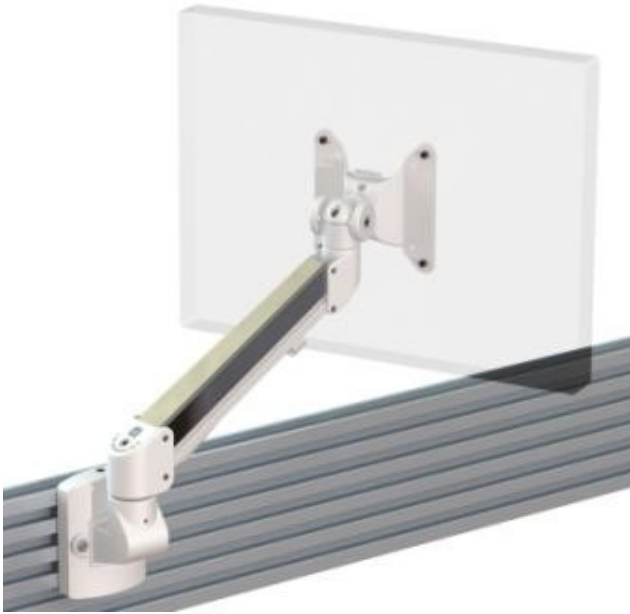

Ascend Gas Arm

Product Specification

Product code	CMS2084 – WHITE POLISHED
*Weight capacity	From 3 - 8 kg
Height adjustment range	300mm
Max forward extension	266mm
VESA	75mm & 100mm VESA compliant
Movement	Height adjustment, tilt, swivel, rotation and reach

*Capacity may be reduced if monitor size is greater than 26" or depth is greater than 5.5cm

Additional Information

- Gas assisted universal tool rail mounted monitor arm
- Integral cable management
- Lockable quick release VESA function
- 180 anti rotation feature
- Over 90% of the Aluminium Alloy content is recycled