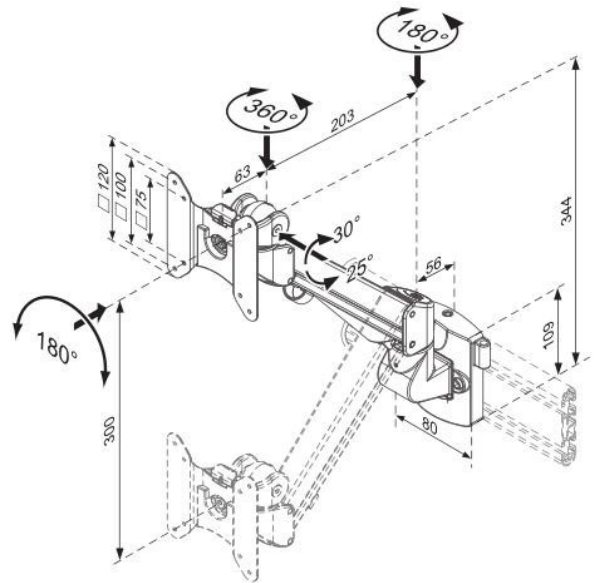

Ascend Gas Arm

Product Specification

Product code	CMS2084 – WHITE POLISHED
*Weight capacity	From 3 - 8 kg
Height adjustment range	300mm
Max forward extension	266mm
VESA	75mm & 100mm VESA compliant
Movement	Height adjustment, tilt, swivel, rotation and reach

*Capacity may be reduced if monitor size is greater than 26" or depth is greater than 5.5cm

Additional Information

- Gas assisted universal tool rail mounted monitor arm
- Integral cable management
- Lockable quick release VESA function
- 180 anti rotation feature
- Over 90% of the Aluminium Alloy content is recycled